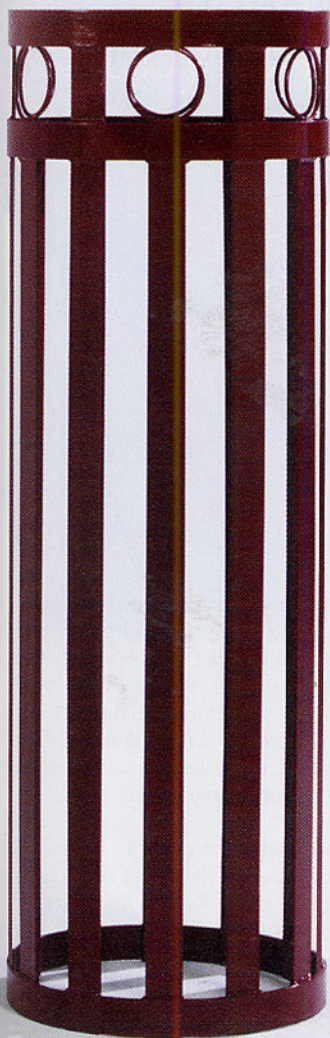

● **ILLUSIONS FENCE SCALLOPED CLASSIC VICTORIAN TOP WALK GATE**

Vinyl fencing is durable and low maintenance—it won't rot and it doesn't need to be painted. Illusions Fence's Scalloped Classic Victorian Top Walk Gate is shown with a Walnut grain in the Grand Illusions Vinyl Woodbond Series, which also has four other grains: Mahogany, Cherry, Rosewood, and Eastern White Cedar. Also available is the Grand Illusions Color Spectrum, which features 35 matte-finish colors as well as custom color matching. ●

FOR MORE INFORMATION, VISIT WWW.ILLUSIONS FENCE.COM.

IMAGE CREDIT

Courtesy Illusions Fence

● **KEYSTONE RIDGE DESIGNS ATLANTA TREE GUARD**

The Atlanta Tree Guard from Keystone Ridge Designs Inc. is made of durable, powder-coated steel and offers long-term protection of trees in an urban environment. It is available in custom dimensions and comes in 15 standard powder-coat colors or a wide range of custom colors that coordinate with matching benches, litter receptacles, bike racks, or planters from Keystone's Atlanta series. ●

FOR MORE INFORMATION, VISIT WWW.KEYSTONERIDGEDESIGNS.COM.

IMAGE CREDIT

Courtesy Keystone Ridge Designs Inc.

● **GKD METAL FABRICS TIGRIS PC FENCE**

Metal fabrics are functional materials for landscapes, and can be used as sunshades and canopies, bridge railings, gates, and fences. GKD metal fabrics and attachment systems are made of noncorroding high-grade AISI Type 316 stainless steel, making them durable and easy to maintain. At the Chicago Art Institute, walkways are flanked by fences made from GKD's Tigris PC metal fabric, with the tops of the panels disappearing cleanly into a wooden handrail, juxtaposing wood and stainless steel. ●