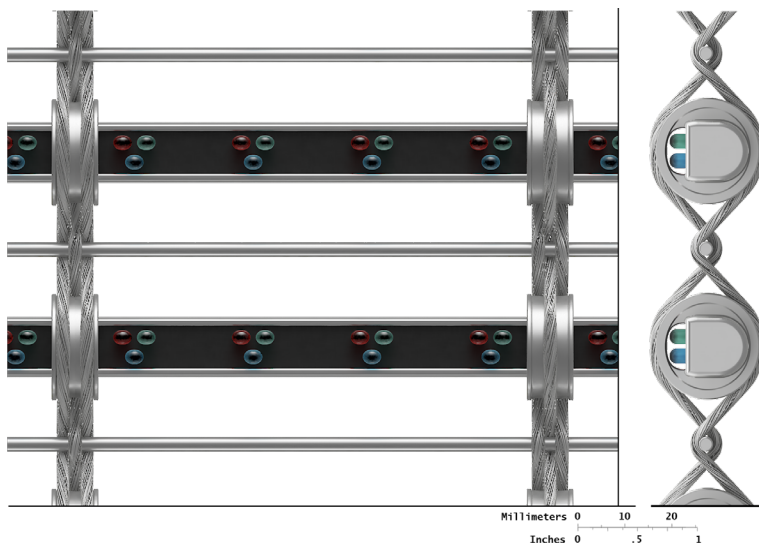

GKD-USA, INC.

825 Chesapeake Drive
Cambridge, MD 21613 | USA
T +1 410 221 0542
metalfabric@gkd-group.com
gkdmalfabrics.com

MEDIAMESH V4xH2.5

Material | AISI Type 316 SS

Open Area | 56.8%

Weight | 9.52kg/m² (1.95 lb/ft²)

Nominal Thickness | 25 mm (0.984")

Cable | 3x2 mm (0.236")

Rod | 3 mm (0.118")

C-C Cable | 100 mm (3.937")

Max Width | 4 meters

Max Length | 20 meters

LEDs Per Pixel | 3 (1xRGB)

Pixels/m² | 1000

Vertical LED Pitch | 40 mm

Horizontal LED Pitch | 25 mm

NITS | 5400 - 6500

Viewing Distance | 24 meters (78.73 ft)